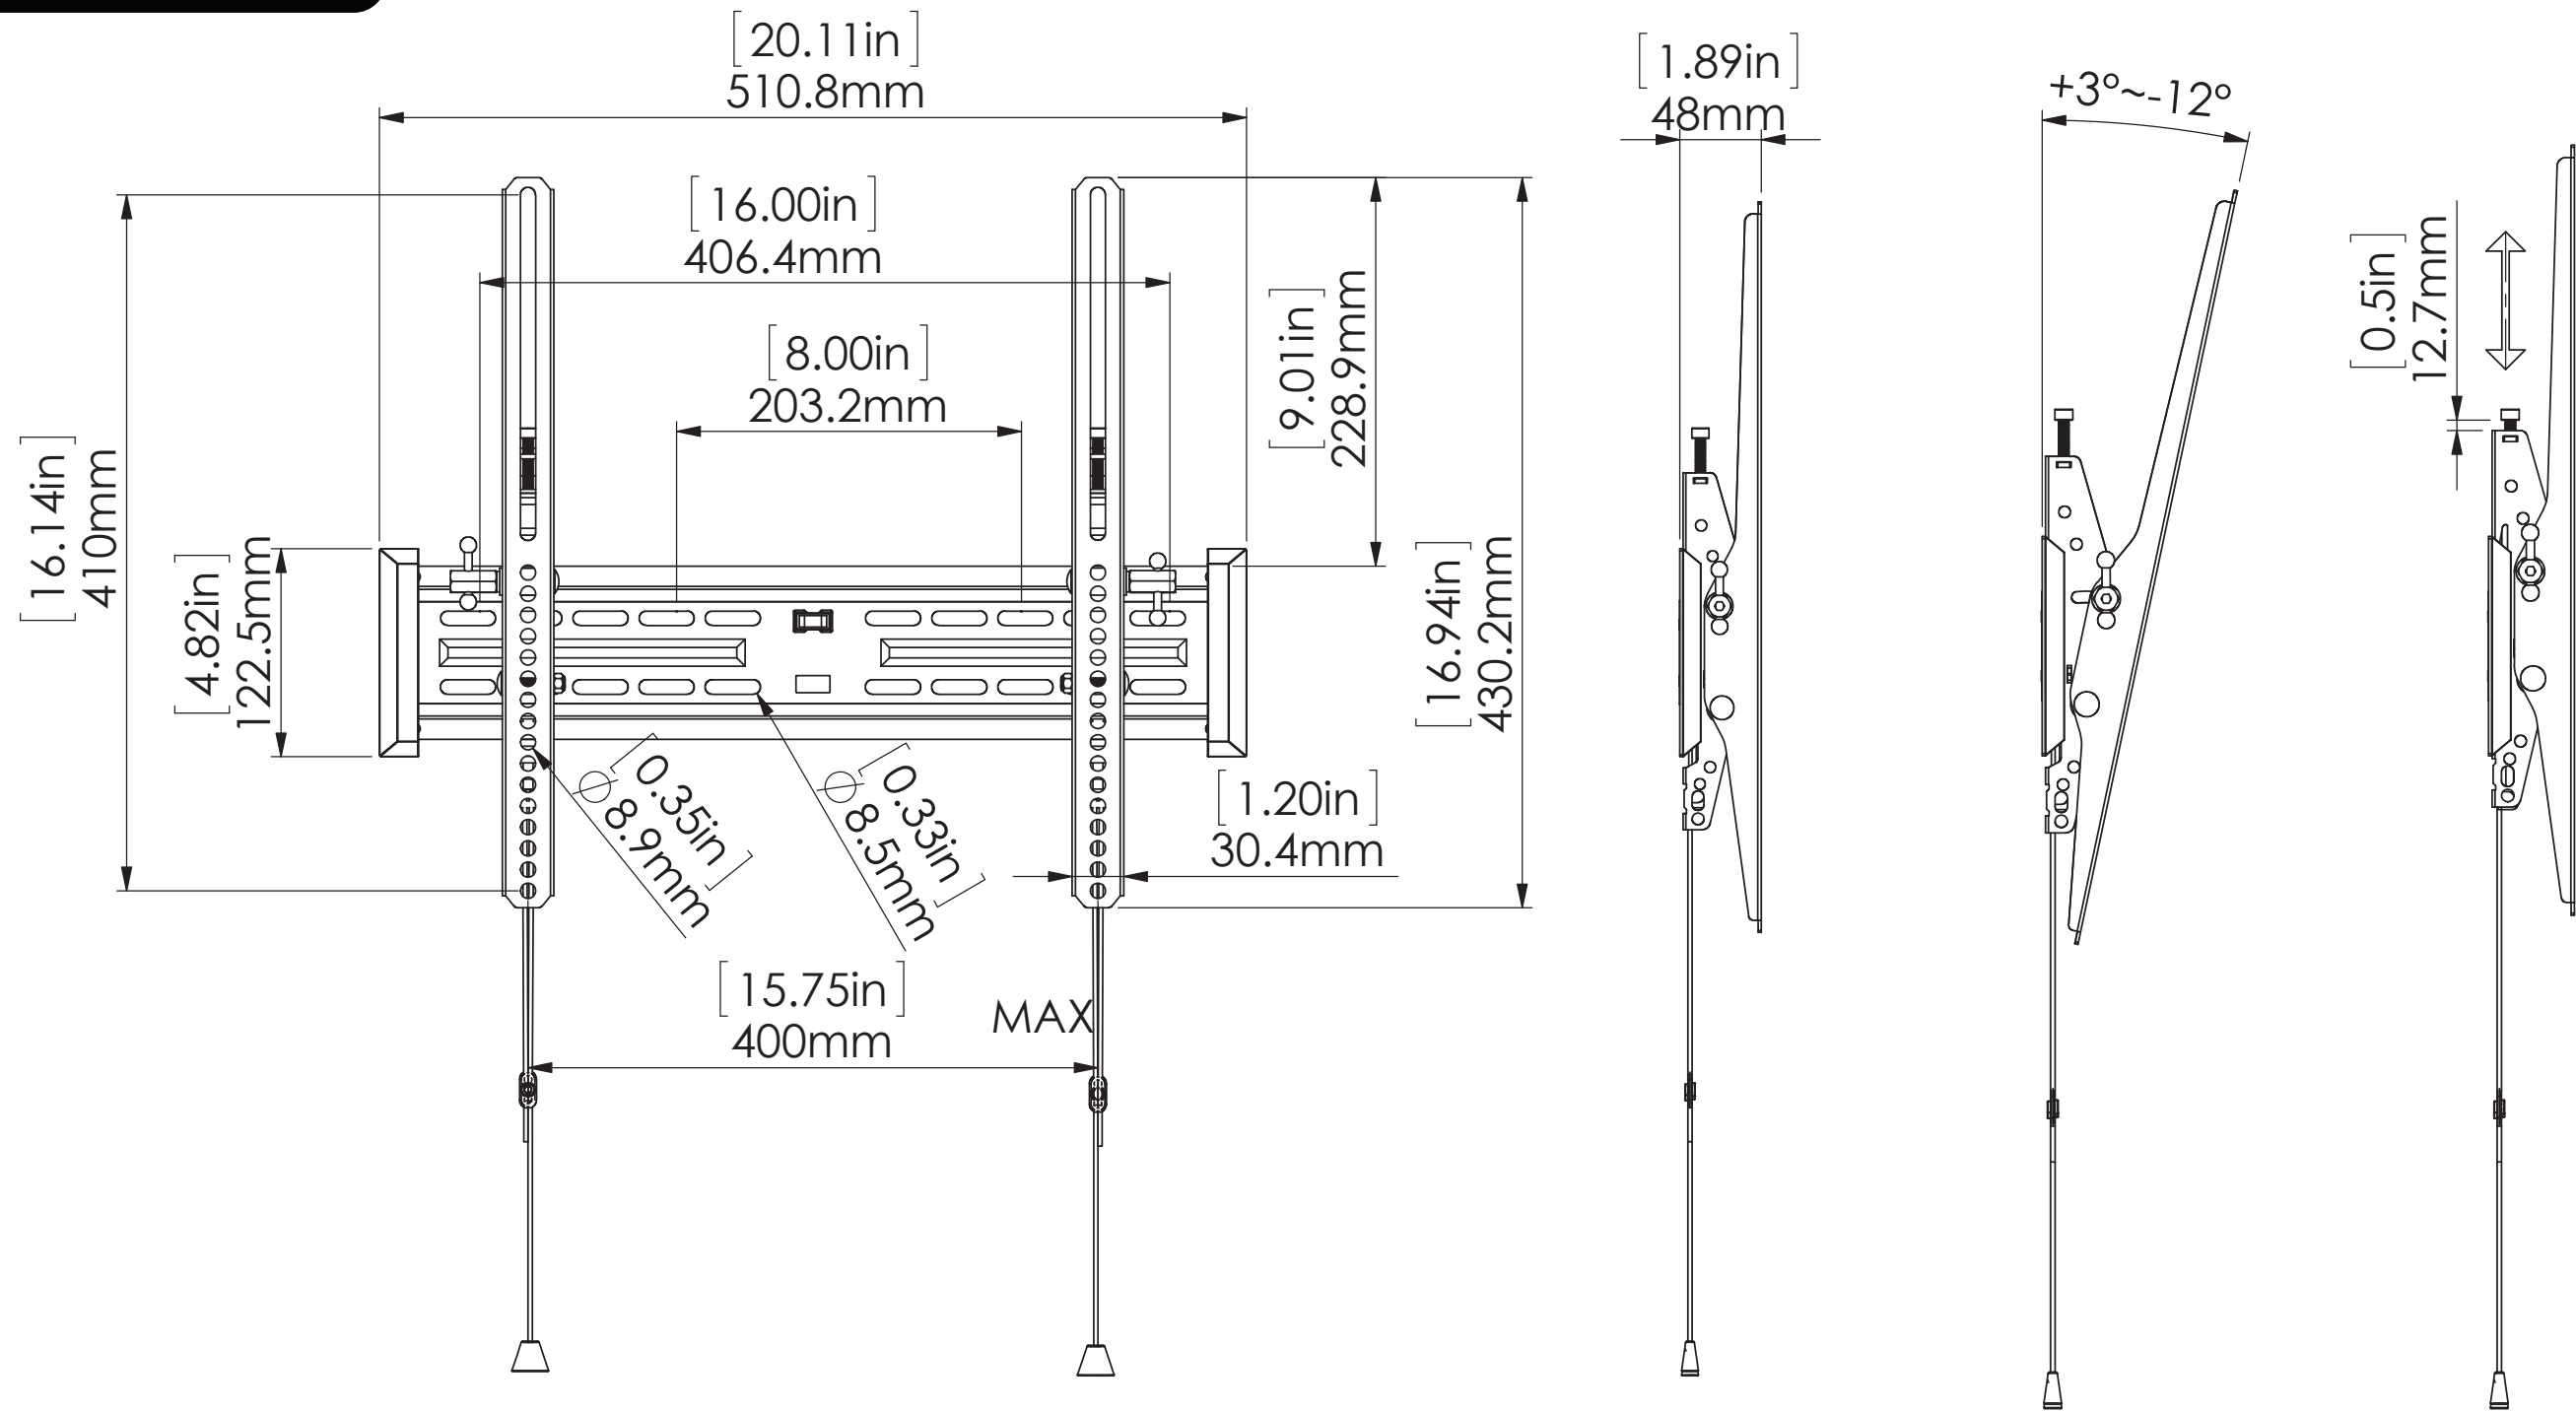

# REDLTHD120P

- VESA STANDARD COMPATIBILITY  
(WIDTH X HEIGHT): 100 X 100 TO 400 X 400 MM
- MAXIMUM VESA MOUNTING CONFIGURATION: 400 X 400 MM
- SCREEN SIZE COMPATIBILITY: MOST 24" - 60" SCREENS
- MAXIMUM WEIGHT CAPACITY: 120 LBS (54.4 KG)
- PRODUCT COLOR: BLACK
- VIEWING ANGLE: +3° to -12°